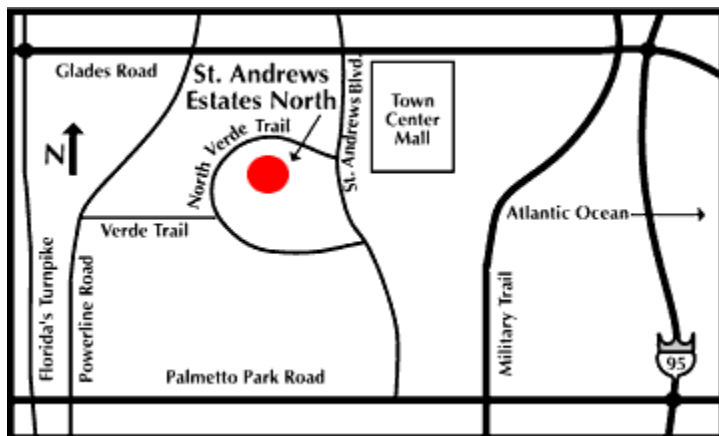

St. Andrews Estates North

Directions

6152 Verde Trail North
Boca Raton, FL 33433-2430

To get to St. Andrews Estates North from Interstate 95:

Exit at Glades Road and head West. Go past Town Center Mall and turn left onto St. Andrews Boulevard. Go 1/2 mile and turn right onto Verde Trail North. St. Andrews Estates North will be on your left. If you are coming from the South you can also take I-95 to Palmetto Park Road, head West, make a right turn at St. Andrews Boulevard and then make a left turn onto North Verde Trail.

To get to St. Andrews Estates North from Florida's Turnpike:

Exit at Glades Road and head East. Turn right on St. Andrews Boulevard. Go 1/2 mile and turn right onto Verde Trail North. St. Andrews Estates North will be on your left.

When you get to the security gate just tell the security guard that you are going to the Chess Club and he will tell you where to park. The Chess Club meets on the 2nd floor.